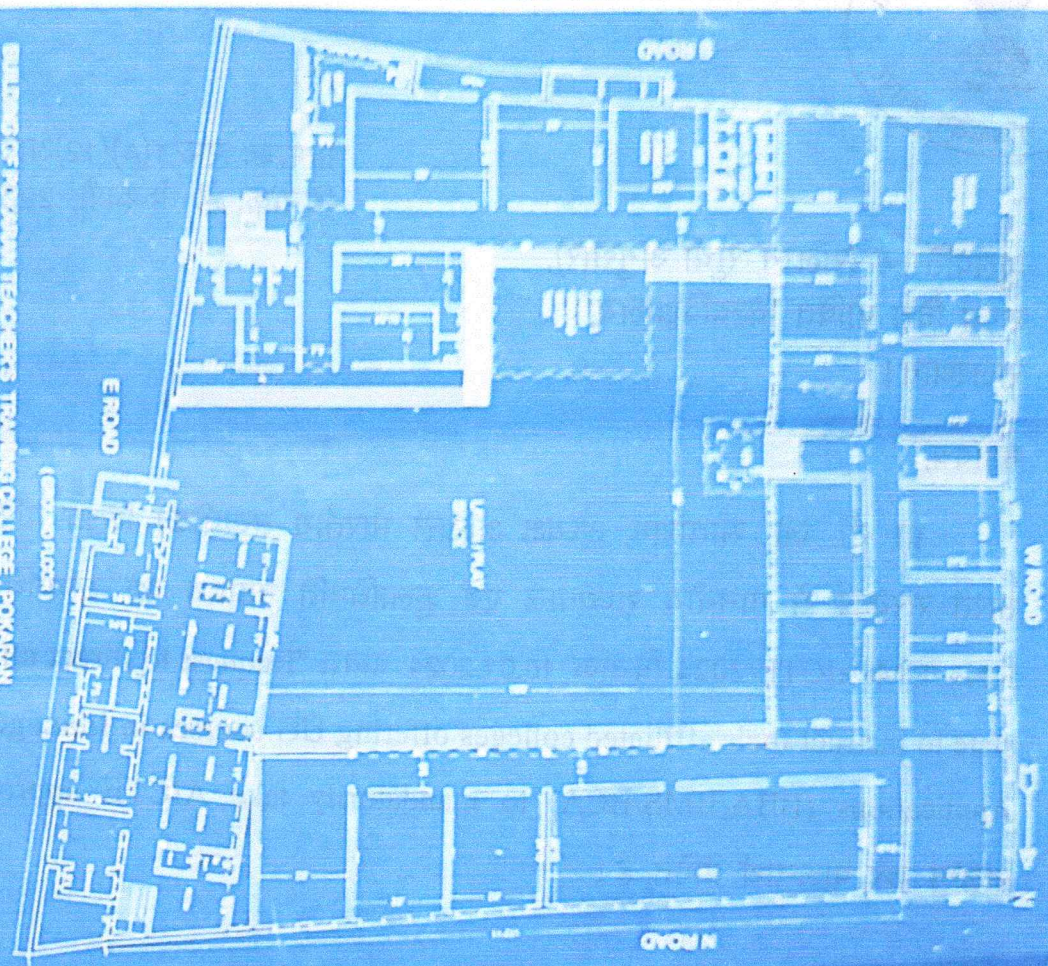

BUILDING OF POKARAN TEACHERS TRAINING COLLEGE, POKARAN  
 A PROJECT OF SUBANGARAH EDUCATIONAL & SOCIAL WELFARE TRUST, SURATGARH  
 TOTAL LAND AREA 3029 SQ. M., TOTAL BUILTUP AREA 5010 SQ.M.

71

(FIRST FLOOR)